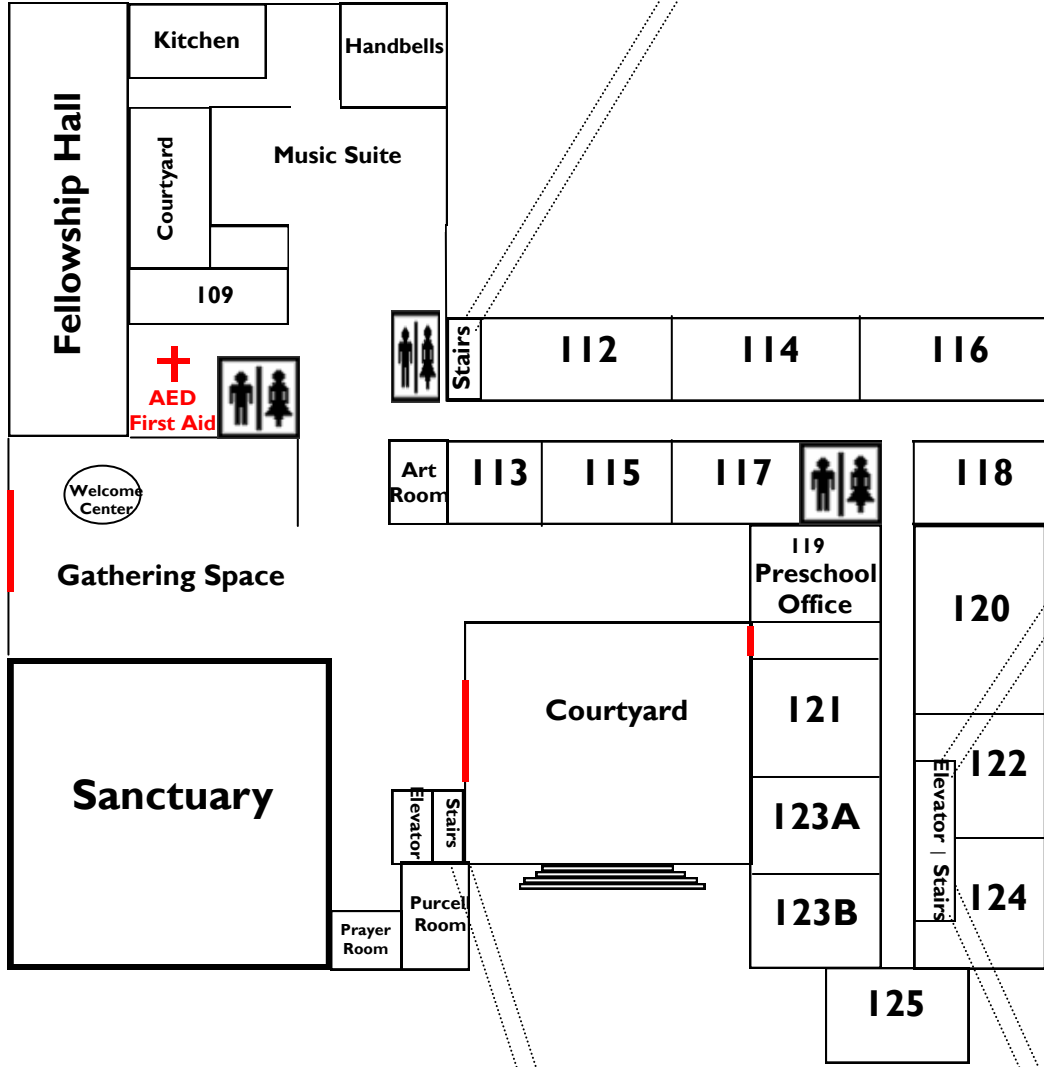

DAVIDSON UNITED METHODIST CHURCH SUNDAY MORNING CLASS SCHEDULE

Winter 2012
Updated 01-11-12

CHILDREN & YOUTH	8:15 a.m.	9:30 a.m.	11:00 a.m.		
INFANTS (non-mobile)	112 ↓	113	113		
CRAWLERS		115	115		
YOUNG WALKERS (born after 8/31/10)		117	117		
TODDLERS I (3/1/10 - 8/31/10)		112	112		
TODDLERS II (9/1/09 - 2/28/10)		122	112		
YOUNGER TWOS (3/1/09 - 8/31/09)		114	114		
OLDER TWOS (9/1/08 - 2/29/09)		114	114		
YOUNGER THREES (3/1/08 - 8/31/08)		121	118		
OLDER THREES (9/1/07 - 2/28/08)		123A	118		
YOUNGER FOURS (3/1/07 - 8/31/07)		118	118		
OLDER FOURS (9/1/06 - 2/28/07)		120	118		
KINDERGARTEN (and 5s in Pre-K)		Worship in the Sanctuary ↓	124 and 125	Jesus the Rock "LIVE!" Interactive worship for Grades K-5 in the CHAPEL <i>all but</i> the first Sunday of each month.	
GRADE 1	Gland G2				
GRADE 2	201 and 203				
GRADE 3	212 and 206/208				
GRADE 4	202/204				
GRADE 5	215		Worship in the Sanctuary ↓		
GRADE 6	216/218				
GRADE 7-8	210				
GRADES 9-12	Molly McKay Youth House				
ADULTS					
BIBLE STUDY CLASS	Worship in the Sanctuary ↓	217	Worship in the Sanctuary ↓		
BILL HIGHT CLASS		222			
FAITH IN ACTION		213			
LIFE APPLICATIONS CLASS		Congregational Care House			
NAVIGATORS CLASS		Town Hall			
PAIRS IN PARTNERSHIP CLASS		209			
SHALOM CLASS		220			
MEN IN BALANCE				211	
SUNDAY SHORTS <i>Watch The Dove for details of class topics and dates.</i>				211	Worship in the Sanctuary

*** Main Level ***

Hwy 115/Main Street

**Second Floor
Alexander
Education Building**

Ground Level