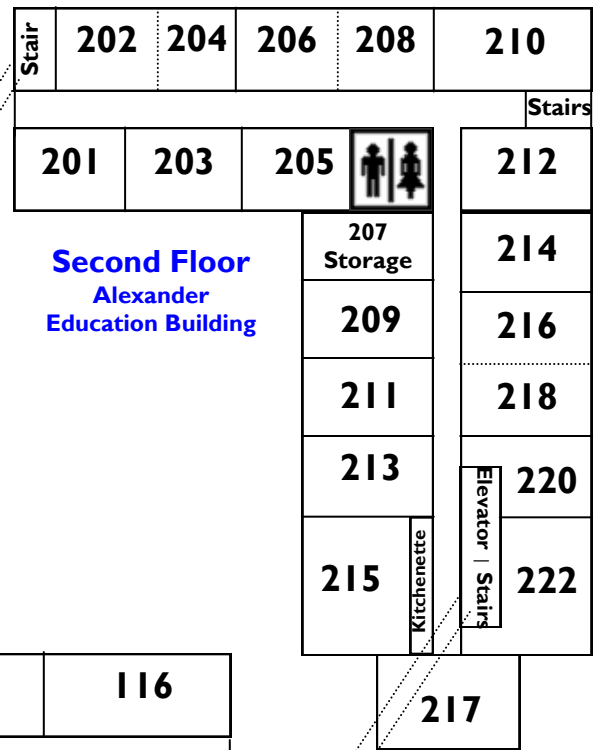

DAVIDSON UNITED METHODIST CHURCH SUNDAY MORNING CLASS SCHEDULE

Winter 2012
Updated 01-11-12

CHILDREN & YOUTH	8:15 a.m.	9:30 a.m.	11:00 a.m.		
INFANTS (non-mobile)	112 ↓	113	113		
CRAWLERS		115	115		
YOUNG WALKERS (born after 8/31/10)		117	117		
TODDLERS I (3/1/10 - 8/31/10)		112	112		
TODDLERS II (9/1/09 - 2/28/10)		122	112		
YOUNGER TWOS (3/1/09 - 8/31/09)		114	114		
OLDER TWOS (9/1/08 - 2/29/09)		114	114		
YOUNGER THREES (3/1/08 - 8/31/08)		121	118		
OLDER THREES (9/1/07 - 2/28/08)		123A	118		
YOUNGER FOURS (3/1/07 - 8/31/07)		118	118		
OLDER FOURS (9/1/06 - 2/28/07)		120	118		
KINDERGARTEN (and 5s in Pre-K)		Worship in the Sanctuary ↓	124 and 125	Jesus the Rock "LIVE!" Interactive worship for Grades K-5 in the CHAPEL <i>all but</i> the first Sunday of each month.	
GRADE 1	Gland G2				
GRADE 2	201 and 203				
GRADE 3	212 and 206/208				
GRADE 4	202/204				
GRADE 5	215		Worship in the Sanctuary ↓		
GRADE 6	216/218				
GRADE 7-8	210				
GRADES 9-12	Molly McKay Youth House				
ADULTS					
BIBLE STUDY CLASS	Worship in the Sanctuary ↓	217	Worship in the Sanctuary ↓		
BILL HIGHT CLASS		222			
FAITH IN ACTION		213			
LIFE APPLICATIONS CLASS		Congregational Care House			
NAVIGATORS CLASS		Town Hall			
PAIRS IN PARTNERSHIP CLASS		209			
SHALOM CLASS		220			
MEN IN BALANCE				211	
SUNDAY SHORTS <i>Watch The Dove for details of class topics and dates.</i>				211	Worship in the Sanctuary

*** Main Level ***

Hwy 115/Main Street

**Second Floor
Alexander
Education Building**

Ground Level